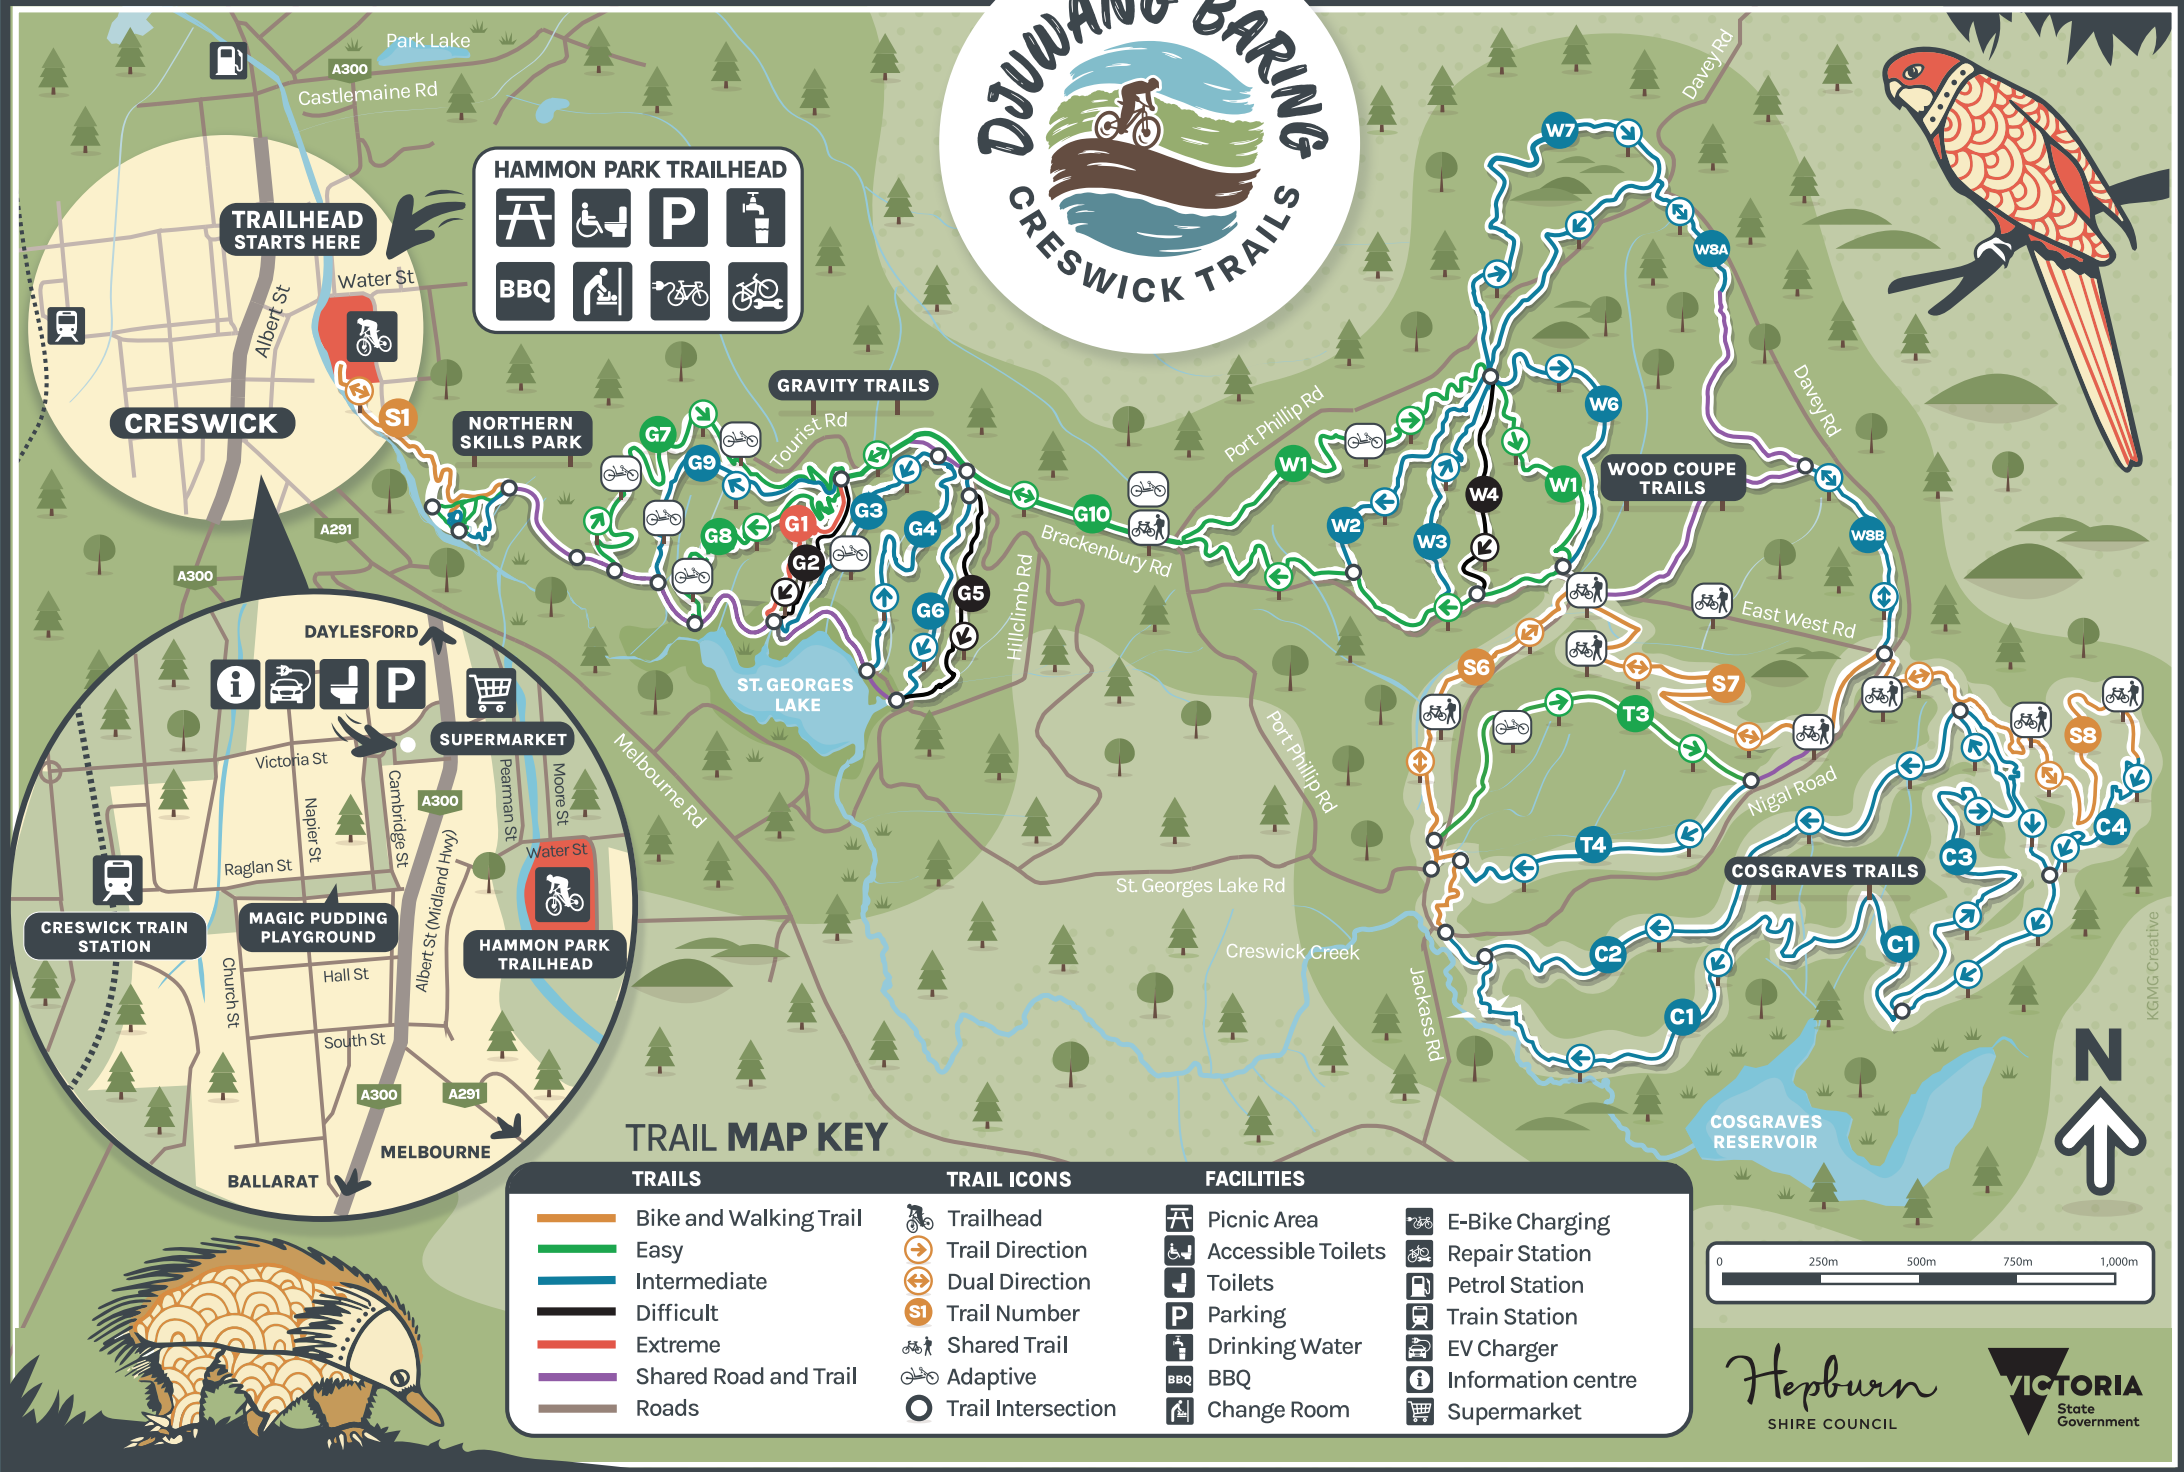

30KM TRAIL MAP

HAMMON PARK TRAILHEAD

- Trailhead
- Accessible Toilets
- Parking
- Drinking Water
- BBQ
- Change Room
- E-Bike Charging
- Repair Station

TRAIL MAP KEY

TRAILS	TRAIL ICONS	FACILITIES
Bike and Walking Trail	Trailhead	Picnic Area
Easy	Trail Direction	Accessible Toilets
Intermediate	Dual Direction	Toilets
Difficult	Trail Number	Parking
Extreme	Shared Trail	Drinking Water
Shared Road and Trail	Adaptive	BBQ
Roads	Trail Intersection	Change Room
		E-Bike Charging
		Repair Station
		Petrol Station
		Train Station
		EV Charger
		Information centre
		Supermarket

KG/MC Creative